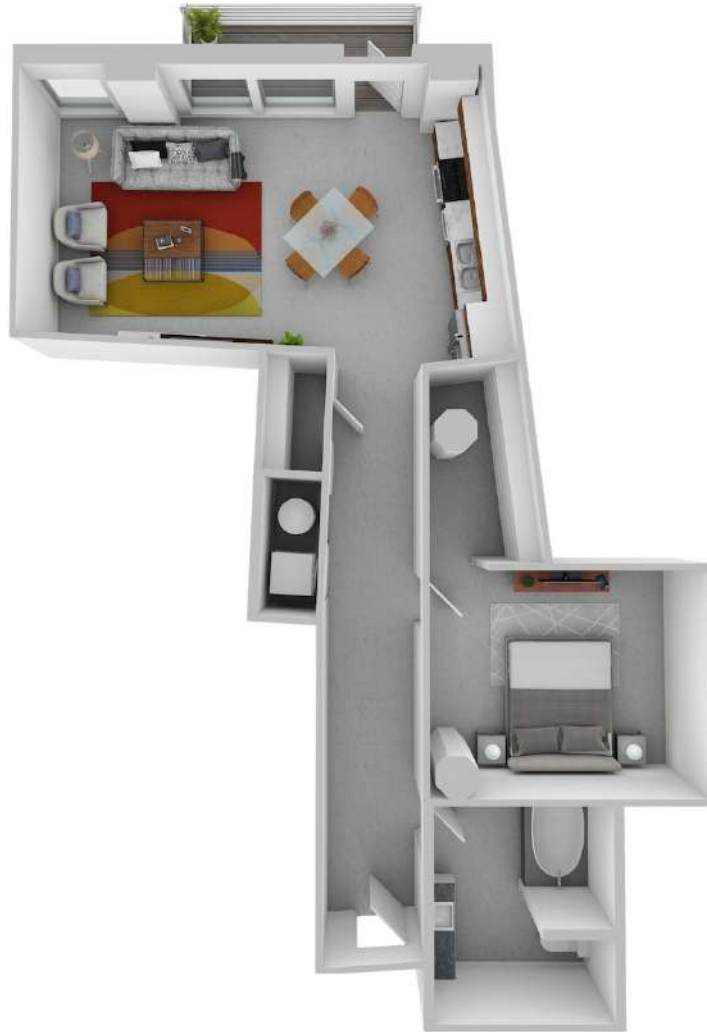

A2

1 BED / 1 BATH

892 - 893

SQ. FT.

PIPER LOFTS
at crossroads

117 W 20th St | Kansas City, MO 64108

www.piperlofts.com

Floor plans are artist's rendering. All dimensions are approximate. Actual product and specifications may vary in dimension or detail.
Not all features are available in every apartment. Prices and availability are subject to change. Please see a representative for details.